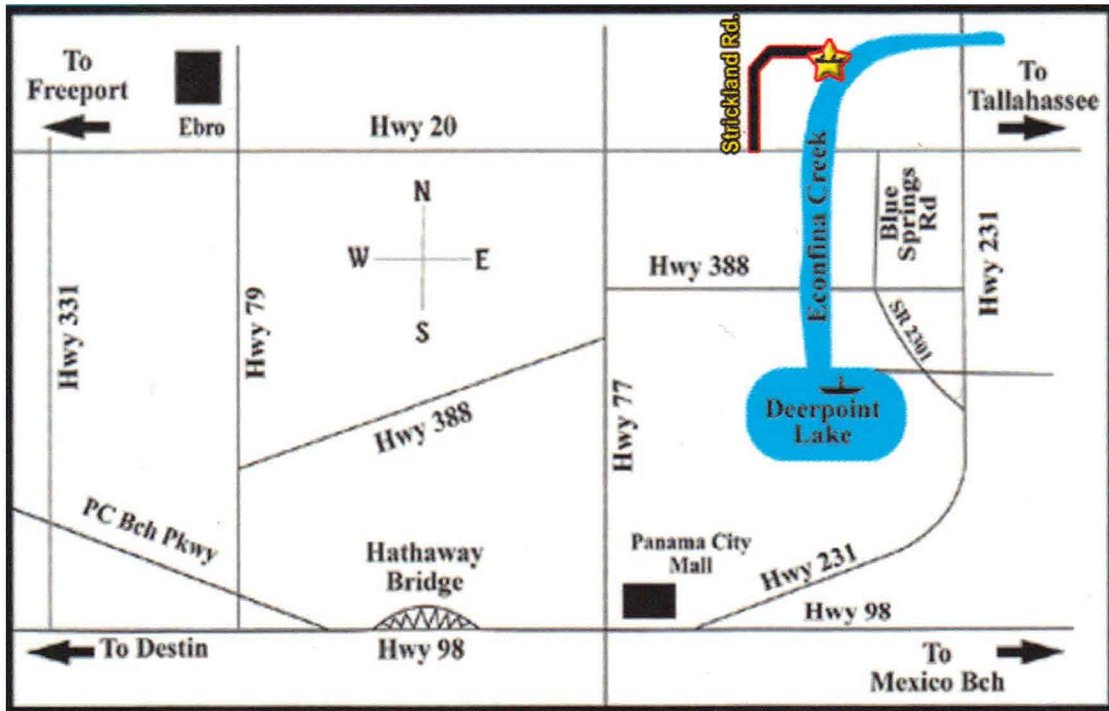

Located in the Heart of Econfina Creek!

850-722-9032

Notes:

Econfina Creek Canoe Livery

\$5 OFF

"Go With The Flow"
Canoe Trip

Monday-Thursday
(No Weekends/Holidays)